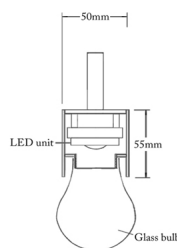

Diameter	55mm
Height	Optional
Kelvin	2700K
Cri	>90
Power	4W 230VAC
Light Source	LED
Clear or frosted glass bulb	
Colours	White/Black

ART	NAME	SOURCE	KELVIN	WATT	COLOUR	GLASS
90-104-01-01	BULB	LED	2700	4W	White	Clear
90-104-01-02	BULB	LED	2700	4W	Black	Clear
90-104-01-21	BULB	LED	2700	4W	White	Frosted
90-104-01-22	BULB	LED	2700	4W	Black	Frosted