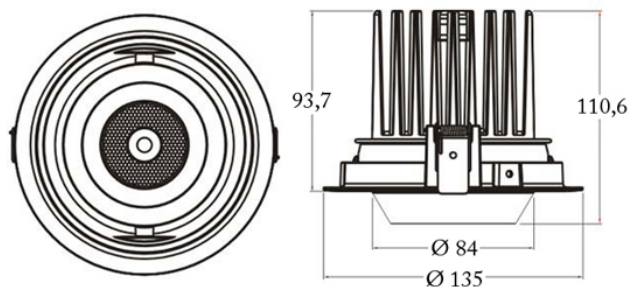

QUAD

LED - RGBW DOWN LIGHT

10W quad-color (4 in 1) Down Light.
Inbyggd driver.
DMX kanal adresseras med hjälp av den handhållna kontrollen VD-T.
Chassi i formpressad aluminium.

10W quad-color (4 in 1) Down Light.
Internal Driver.
User can set-up DMX address of the fixture by the hand-held controller VD-T.
Die-cast aluminium housing.

Diameter	135 mm
Height	110,6 mm
Cut out	125 mm
Lumen	>326lm
Power	14W
Input Voltage	DC 24V
Light Source	1 x 10 CREE Quad-Color LEDs
Beam angle	10° / 20° / 30°
Weight	0,78kg

Art	Name	Source
69-DL-10QW 5A	QUAD	CREE Quad-Color LED