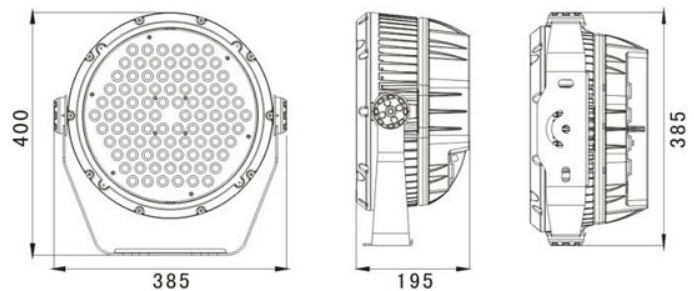

ROUND 903 - WHITE

LED - BUILDING WASH IP66

Building Washer designad för att ersätta traditionella urladdningsarmaturer. Chassi i formpressad aluminium.

Building Washer designed to be a perfect replacement for the traditional discharge outdoor fixtures.

Die-cast aluminium housing.

Length	385 mm
Height	400 mm
Width	195 mm
Lumen	>17300lm
Power	267W
Input Voltage	AC 100-240V 50/60Hz
Light Source	90 x 3W CREE White LEDs
Kelvin	WW: 2900~3200K CW: 5300-5900K
IP Rating	IP66
Lens Options	6° / 25° / 40° / 60°