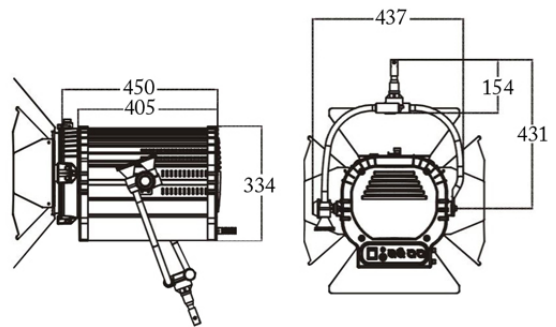

Length	450 mm
Height	334 mm
Width	437 mm
Lumen	30,6 lm/W
Power	255W / 258W
Input Voltage	AC 230V 50Hz
Light Source	1 X 255W LED (CW), 1 X 258W LED (WW)
CRI	96(WW)/95(CW)
Beam angle	12° ~ 40°
Dimmer	0 - 100% smooth
Weight	18,2 kg