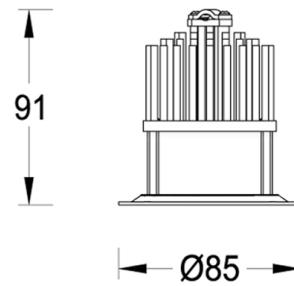

## LED - Down Light

Chassi i formpressad aluminium.  
Anodiserad reflektor i 99,98% aluminium.

Aluminum die casting trim  
Reflector made of high quality 99,98% pure,  
anodized aluminum.

Diameter	85 mm
Height	91 mm
Cut out	78 mm
Lumen	1300 lm
Kelvin	3000/4000 K
Cri	>80
Power	230 V 50 Hz
Light Source	CREE LED
Reflector	40°
Option	Dimmable Dali / 1-10V
Colour	White