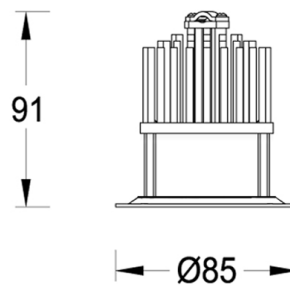

VISI MINI

LED - Down Light / IP 44

Chassi i formpressad aluminium.
Anodiserad reflektor i 99,98% aluminium.

Aluminum die casting trim
Reflector made of high quality 99,98% pure,
anodized aluminum.

Diameter	85 mm
Height	91 mm
Cut out	78 mm
Lumen	1300 lm
Kelvin	3000/4000 K
Cri	>80
Power	230 V 50 Hz
Light Source	CREE LED
Reflector	40°
Option	Dimmable Dali / 1-10V
Colour	White