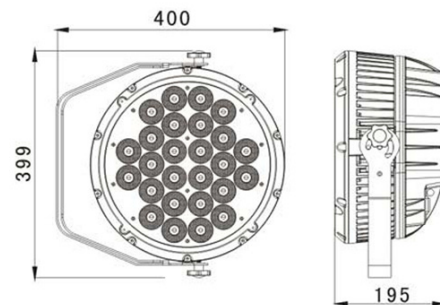

ROUND 2610 - RGBW

LED - WASH IP66

Washer.

Chassi i formpressad aluminium.

Flicker-free = lämplig för HD kamera.

Washer.

Die-cast aluminium housing.

1KHz LED refreshing frequency,

flicker-free under HD camera.

Length	399 mm
Height	400 mm
Width	195 mm
Lumen	>9000lm
Power	290W
Input Voltage	AC 100-240V 50/60Hz
Light Source	26 x 10W CREE Quad-Color LEDs
Kelvin	2900~5600K
IP Rating	IP66
Lens Options	10° / 20° / 30°
Weight	14,6 kg

Art	Name	Source	Lens
69-BW-2610 QW-10	ROUND 2610/RGBW	Quad-Color 4 in 1	10°
69-BW-2610 QW-20	ROUND 2610/RGBW	Quad-Color 4 in 1	20°
69-BW-2610 QW-30	ROUND 2610/RGBW	Quad-Color 4 in 1	30°

Notes:

SWEDLITE