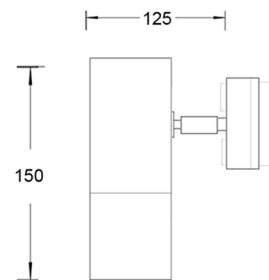

SPOT 60 LONG

LED SPOT 3 PHASE

Chassi i aluminium.

Ställbar 90°.

Vridbar 360°.

Chassi in aluminum.

Adjustable 90°.

Turnable 360°.

Diameter	60 mm
Height	125 mm
Length	150 mm
Power	230 V 50 Hz
Light Source	LED
Socket	GU10
Colours	White/Black
Option	Honeycomb Louvre, Gold Inside

ART	NAME	COLOR
90-106-9031	SPOT 60 Long 3phase	White
90-106-9032	SPOT 60 Long 3phase	Black
90-106-9034	SPOT 60 Long 3phase	White/Gold
90-106-9033	SPOT 60 Long 3phase	Black/Gold
90-106-9131	SPOT 60 Long Plate	White
90-106-9132	SPOT 60 Long Plate	Black
90-106-9134	SPOT 60 Long Plate	White/Gold
90-106-9133	SPOT 60 Long Plate	Black/Gold
90-106-9231	SPOT 60 Long Cup	White
90-106-9232	SPOT 60 Long Cup	Black
90-106-9234	SPOT 60 Long Cup	White/Gold
90-106-9233	SPOT 60 Long Cup	Black/Gold