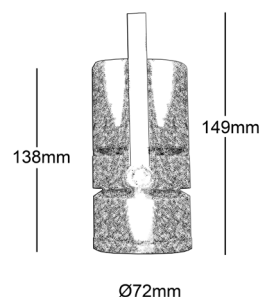

ARTIO

MUSEUM SPOT

Spot för muséer och gallerior.
Integrerad dimmer.
Spridningsvinkel: 10° / 20° / 30°.

Spotlight for museums and galleries.
Integrated dimmer.
Beam angle: 10° / 20° / 30°.

Diameter	72 mm
Length	138mm
Kelvin	3000K / 4000K
Cri	96
Power	15W
Light Source	CITIZEN LED
Colour	White / Black
Dimmer	Integrated

ART	NAME	SOURCE	BEAM	KELVIN	WATT	COLOUR
84-101-3101	ARTIO MUSEUM SPOT	CITIZEN	10°	3000 K	15W	White
84-101-3121	ARTIO MUSEUM SPOT	CITIZEN	20°	3000 K	15W	White
84-101-3131	ARTIO MUSEUM SPOT	CITIZEN	30°	3000 K	15W	White
84-101-3102	ARTIO MUSEUM SPOT	CITIZEN	10°	3000 K	15W	Black
84-101-3122	ARTIO MUSEUM SPOT	CITIZEN	20°	3000 K	15W	Black
84-101-3132	ARTIO MUSEUM SPOT	CITIZEN	30°	3000 K	15W	Black
84-101-4101	ARTIO MUSEUM SPOT	CITIZEN	10°	4000 K	15W	White
84-101-4121	ARTIO MUSEUM SPOT	CITIZEN	20°	4000 K	15W	White
84-101-4131	ARTIO MUSEUM SPOT	CITIZEN	30°	4000 K	15W	White
84-101-4102	ARTIO MUSEUM SPOT	CITIZEN	10°	4000 K	15W	Black
84-101-4122	ARTIO MUSEUM SPOT	CITIZEN	20°	4000 K	15W	Black
84-101-4132	ARTIO MUSEUM SPOT	CITIZEN	30°	4000 K	15W	Black