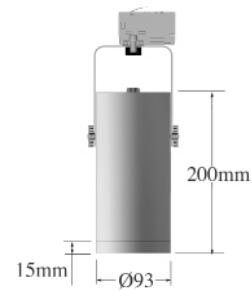

Dimming 0,1 - 100%

Versions:

Single CCT - (2700K / 3000K / 4000K)

Tunable White

RGBW

Diameter	93 mm
Lenght	200 mm
Input	230V
Light Source	EULUM 15W
Cri	>90
Lumen	>1500
Colours	White/Black

ART	NAME	KELVIN	WATT	COLOUR
74-ST-A614-0021	Single CCT	2700K	15W	White
74-ST-A614-0022	Single CCT	3000K	15W	Black
74-ST-A614-0031	Single CCT	3000K	15W	White
74-ST-A614-0032	Single CCT	3000K	15W	Black
74-ST-A614-0041	Single CCT	4000K	15W	White
74-ST-A614-0042	Single CCT	4000K	15W	Black
74-ST-A614-0081	Tunable	2700-4000K	15W	White
74-ST-A614-0082	Tunable	2700-4000K	15W	Black
74-ST-A614-0091	RGBW	-	15W	White
74-ST-A614-0092	RGBW	-	15W	White