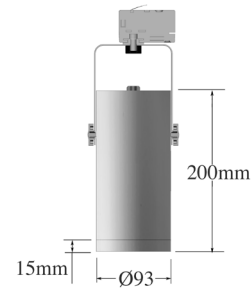

CENTI VARIO

Controlled by Casambi 

The CENTI VARIO is compatible with the Casambi solution that allows the user to control luminaires directly from their mobile devices using Bluetooth Low Energy.

Three models available - zoomable 9° - 50°.

Single CCT - (2700K / 3000K / 4000K)

Tunable White

RGBW

Diameter	93 mm
Length	200 mm
Input	48VDC
Light Source	EULUM 15W
Cri	95
Colours	White/Black

ART	NAME	KELVIN	WATT	COLOUR
74-ST-A614-0021	Single CCT	2700K	15W	White
74-ST-A614-0022	Single CCT	3000K	15W	Black
74-ST-A614-0031	Single CCT	3000K	15W	White
74-ST-A614-0032	Single CCT	3000K	15W	Black
74-ST-A614-0041	Single CCT	4000K	15W	White
74-ST-A614-0042	Single CCT	4000K	15W	Black
74-ST-A614-0081	Tunable	2700-4000K	15W	White
74-ST-A614-0082	Tunable	2700-4000K	15W	Black
74-ST-A614-0091	RGBW	-	15W	White
74-ST-A614-0092	RGBW	-	15W	White